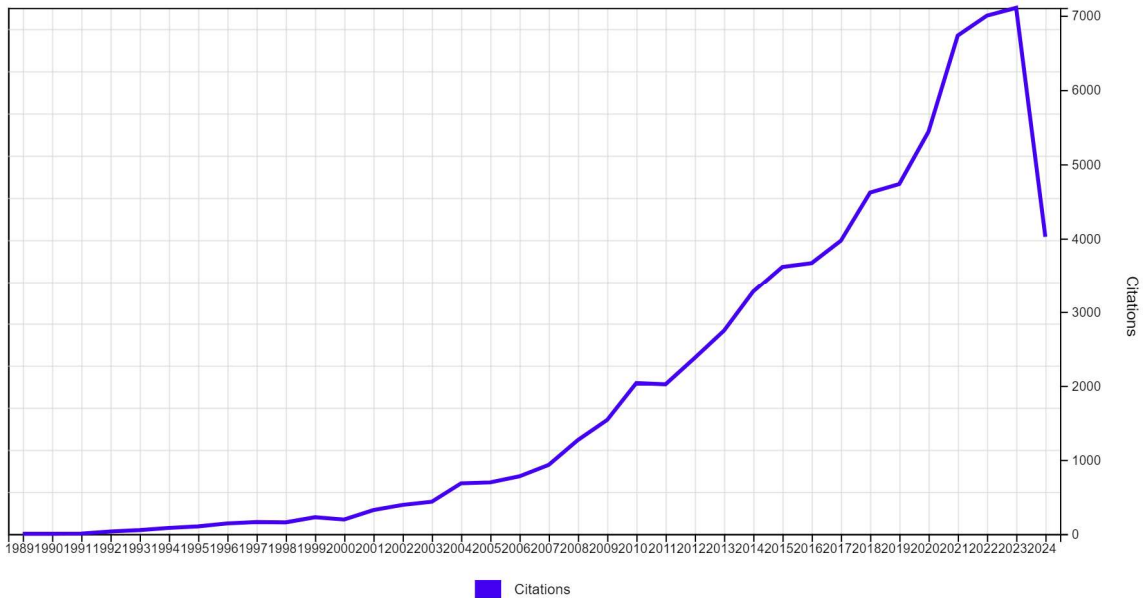

# Research publication status

Citation Report (On 29<sup>th</sup> July, 2024)

Time span = All years. Database =SCI-EXPANDED, CPCI-S, CPCI-SSH, CCR-EXPANDED, IC.

No. of Publications : 4308  
 Sum of the Times Cited : 71579  
 Sum of Times Cited without self-citations : 59742  
 Citing Articles : 48073  
 Citing Articles without self-citations : 45029

Total no. of Papers published	Total no. of Citation received	Citations per paper	Citation per year*	h-index
4308	71579	71579/4308 = 16.62	71579 / 37 =1934.57	90

\* Year of establishment of the Centre is 1986. Citations received after 1987 to 2024= 37 years