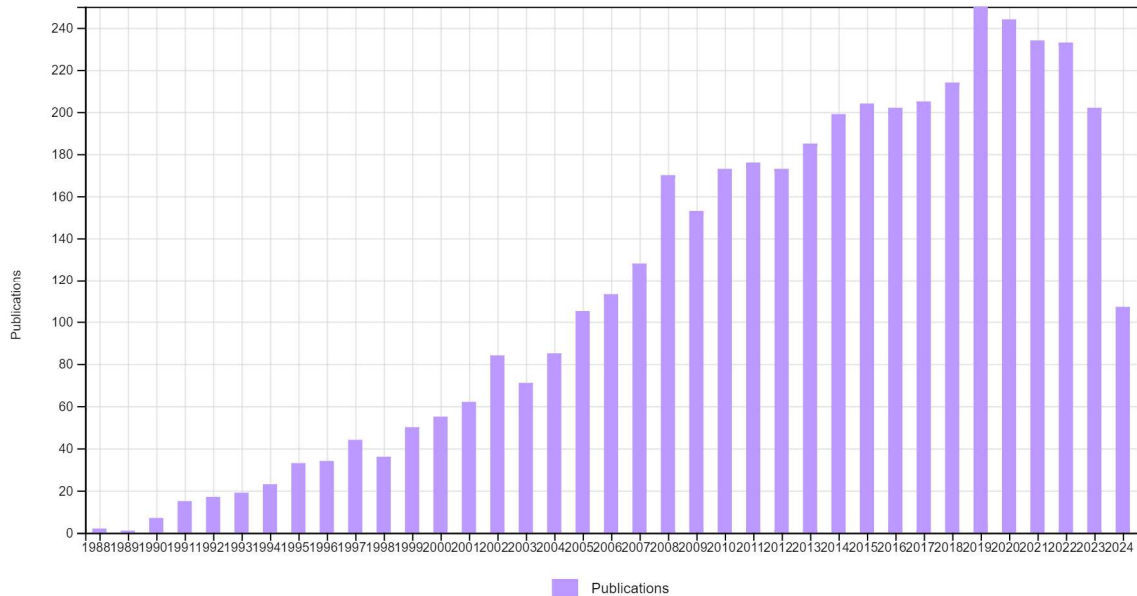

# Research publication status

Citation Report (On 29<sup>th</sup> July, 2024)

Time span = All years. Database =SCI-EXPANDED, CPCI-S, CPCI-SSH, CCR-EXPANDED, IC.

No. of Publications : 4308  
 Sum of the Times Cited : 71579  
 Sum of Times Cited without self-citations : 59742  
 Citing Articles : 48073  
 Citing Articles without self-citations : 45029

Total no. of Papers published	Total no. of Citation received	Citations per paper	Citation per year*	h-index
4308	71579	71579/4308 = 16.62	71579 / 37 =1934.57	90

\* Year of establishment of the Centre is 1986. Citations received after 1987 to 2024= 37 years