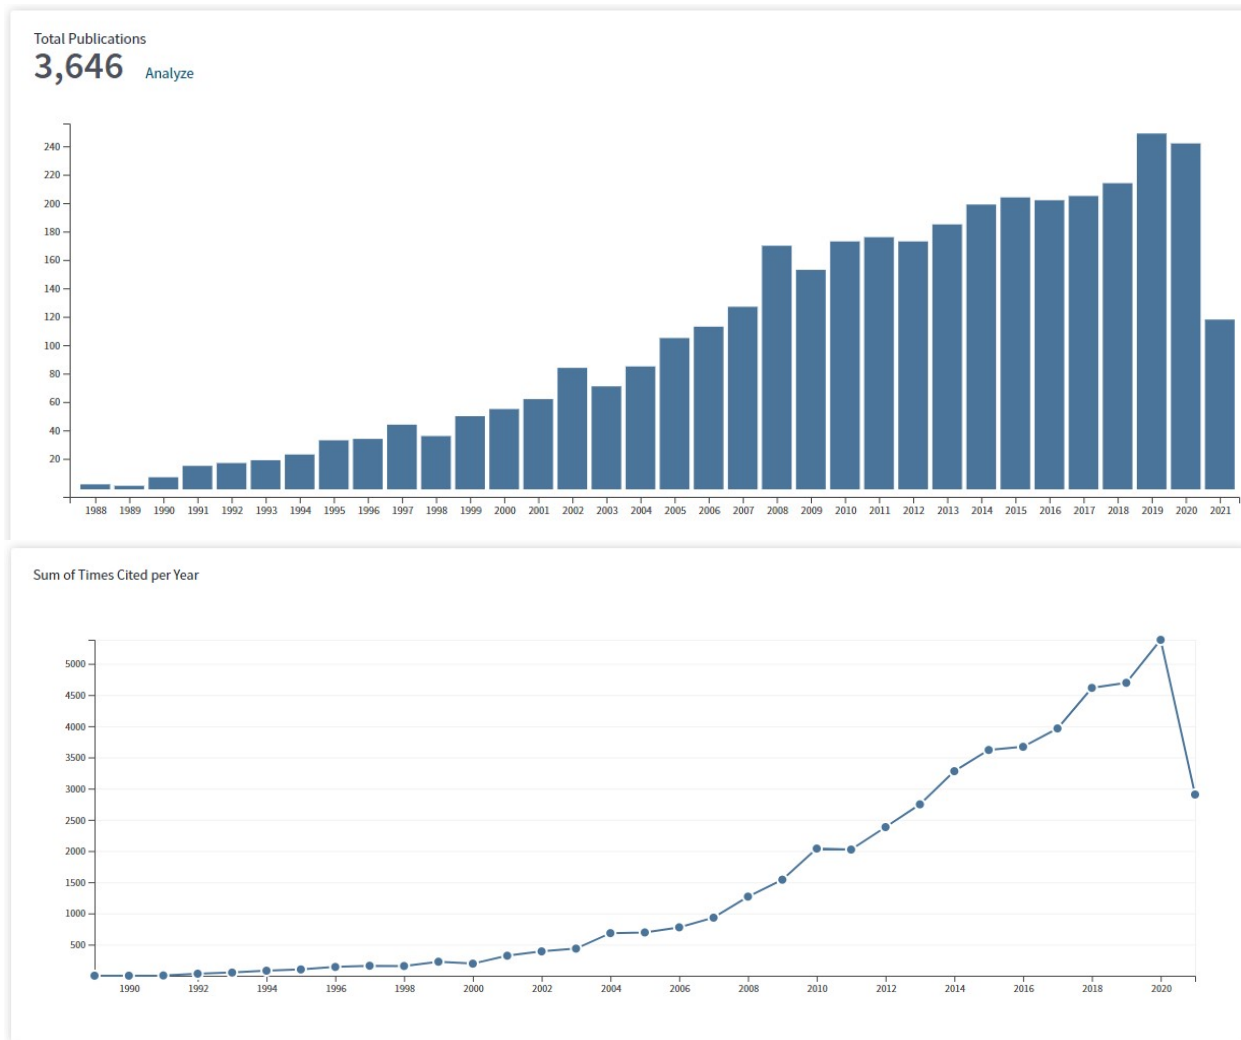

# Research publication status

Citation Report (On 2<sup>nd</sup> July, 2021)

Time span = All years. Database =SCI-EXPANDED, CPCI-S, CPCI-SSH, CCR-EXPANDED, IC.

No. of Publications : 3646  
 Sum of the Times Cited : 49530  
 Sum of Times Cited without self-citations : 39900  
 Citing Articles : 32326  
 Citing Articles without self-citations : 29768  
 Average Citations per Item : 13.58  
 h-index : 80

Total no. of Papers published	Total no. of Citation received	Citations per paper	Citation per year*	h-index
3646	49530	49530 / 3646= 13.58	49530 / 34 =1456.76	80

\* Year of establishment of the Centre is 1986. Citations received from 1988 to 2021 = 34 years